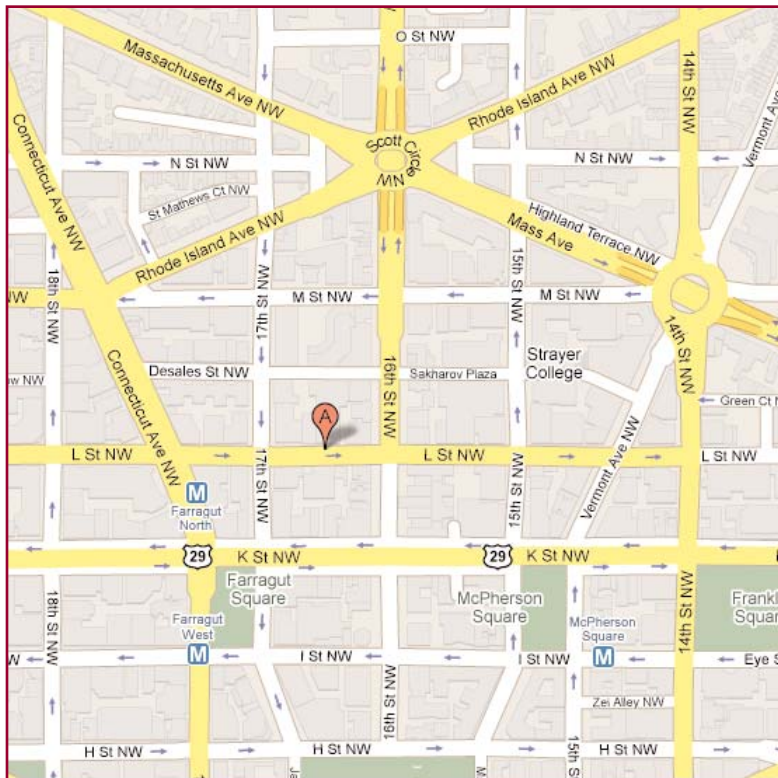

Haynes and Boone Washington, D.C. Office Directions

From Union Station:

1. Start out going West on MASSACHUSETTS AVE NE. 0.1 miles
2. Turn LEFT. 0.1 miles
3. Turn SLIGHT RIGHT. 0.1 miles
4. Turn SLIGHT RIGHT onto COLUMBUS CIR NE. 0.1 miles
5. Stay straight to go onto MASSACHUSETTS AVE NE. 0.8 miles
6. Turn RIGHT onto 7TH ST NW. 0.1 miles
7. Turn LEFT onto MT VERNON PL NW. 0.1 miles
8. Turn LEFT onto 9TH ST NW. 0.1 miles
9. Turn RIGHT onto K ST NW. 0.2 miles
10. Stay straight to go onto K ST NW/US-29. 0.1 miles
11. Turn RIGHT onto K ST NW. 0.4 miles
12. Turn RIGHT onto CONNECTICUT AVE NW. 0.1 miles
13. Turn RIGHT onto L ST NW. 0.1 miles

Parking: Please park in the parking garage of our building at 1615 L Street. Traveling East on L Street, please turn left into the garage that is just past the Market to Market restaurant. Daily parking rate is $14.

Haynes and Boone, LLP
1615 L Street, N.W.
Suite 800
Washington, D.C. 20036-5610

T: +1 202.654.4500
F: +1 202.654.4501